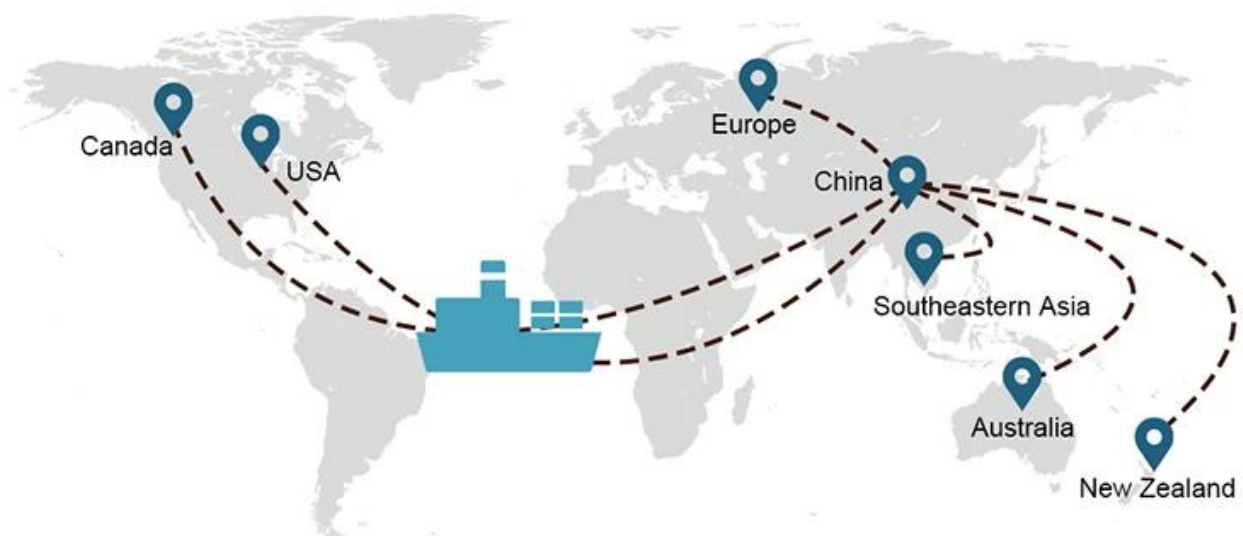

## Transportation options

- **FCL** (Full containers are loaded on a door-to-door or port-to-port basis, and everything in between. We locate containers in your facility to meet flexible schedules around the world to meet the most demanding transportation Requirements. No matter what the destination is, we will deliver on time and within budget **Across borders, across continents, and across the globe.** of)
- **LCL** (We are less than container load services, we provide guaranteed capacity, regular and frequent departures and a wide range of destinations-whether on intercontinental or short sea lines.)

## Service route

## shipping time

	America / Canada	Europe	Japan	Southeast Asia	Australia	Other countries
---	------------------	--------	-------	----------------	-----------	-----------------

<b>Ocean freight</b>	<b>DDP..... 18-22 days</b>	<b>DDP 20-25 days</b>	<b>DDP 5-7 days</b>	<b>DDP 5-7 days</b>	<b>Port port</b>
--------------------------	--------------------------------	---------------------------	-------------------------	-------------------------	------------------

19 Jun 2020

From Guangzhou to Davao Philippines fiberglass goo...

★★★★★

My parcel arrived earlier than expected here in Davao City, Philippines. Mr. Alex was very accommodating. He is very patient in answering queries and assisted me very well all throughout the process. Working with him and the company was a great experience and will definitely work with them again.