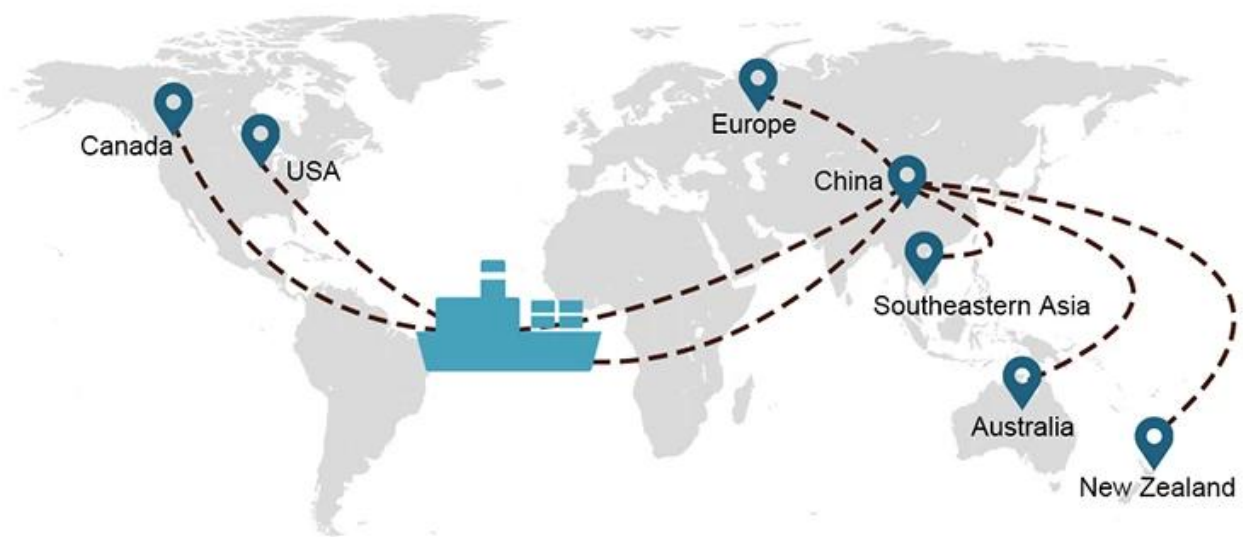

Shenzhen Guangzhou to Bangkok door to door shipping from China to Thailand cost-effective sea freight

SEA FREIGHT is a versatile service we offer to those wishing to transport larger consignments that are not time-sensitive.

Shipping Choice

- **FCL** (Full Container Load is offered on a door-to-door or port-to-port basis and everything in between all over the world. We position containers at your facility to fit your schedule and offer flexible schedules to and from locations worldwide to meet most demanding shipping requirements. Whatever the destination is, we will deliver your cargo on time and within budget - **Across Borders, Across Continents, and Across the globe.**)
- **LCL** (With our Less than Container Load services, we offer guaranteed capacity, regular and frequent departures and a vast choice of destinations - whether on

Service Routes

Shipping Time

	USA/Canada	Europe	Japan	Southeast Asia	Australia	Other Countries
Sea Freight	DDP 18-22 days	DDP 20-25 days	DDP 5-7 days	DDP 5-7 days	Port to Port	

Shipping Procedure

1) Offer Shipping Schedule

19 Jun 2020

From Guangzhou to Davao Philippines fiberglass goo...

My parcel arrived earlier than expected here in Davao City, Philippines. Mr. Alex was very accommodating. He is very patient in answering queries and assisted me very well all throughout the process. Working with him and the company was a great experience and will definitely work with them again.