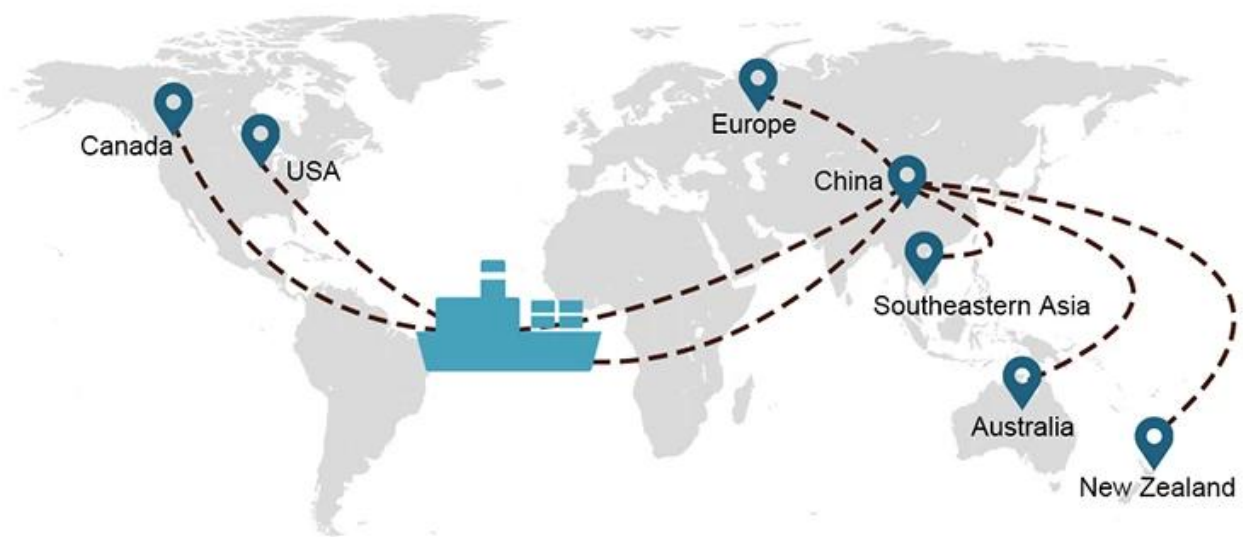

Shipping Choice

- **FCL** (Full Container Load is offered on a door-to-door or port-to-port basis and everything in between all over the world. We position containers at your facility to fit your schedule and offer flexible schedules to and from locations worldwide to meet most demanding shipping requirements. Whatever the destination is, we will deliver your cargo on time and within budget - **Across Borders, Across Continents, and Across the globe.**)
- **LCL** (With our Less than Container Load services, we offer guaranteed capacity, regular and frequent departures and a vast choice of destinations - whether on

Service Routes

Shipping Time

| | | | | | | |
|---|---------------------------|---------------------------|-------------------------|---------------------------|---------------------|----------------------------|
|  | USA/Canada | Europe | Japan | Southeast Asia | Australia | Other Countries |
| Sea Freight | DDP 18-22 days | DDP 20-25 days | DDP 5-7 days | DDP 5-7 days | Port to Port | |

19 Jun 2020

From Guangzhou to Davao Philippines fiberglass goo...

My parcel arrived earlier than expected here in Davao City, Philippines. Mr. Alex was very accommodating. He is very patient in answering queries and assisted me very well all throughout the process. Working with him and the company was a great experience and will definitely work with them again.

Supplier Service: **Very satisfied** (5 stars)

09 Jun 2020

On-time Shipment: **Very satisfied** (5 stars)

By sea for DDU service from Guangzhou Shenzhen do...

They are the best freight forwarder, most economical, fastest, best custom clearance, rapid domestic transport door to door service.