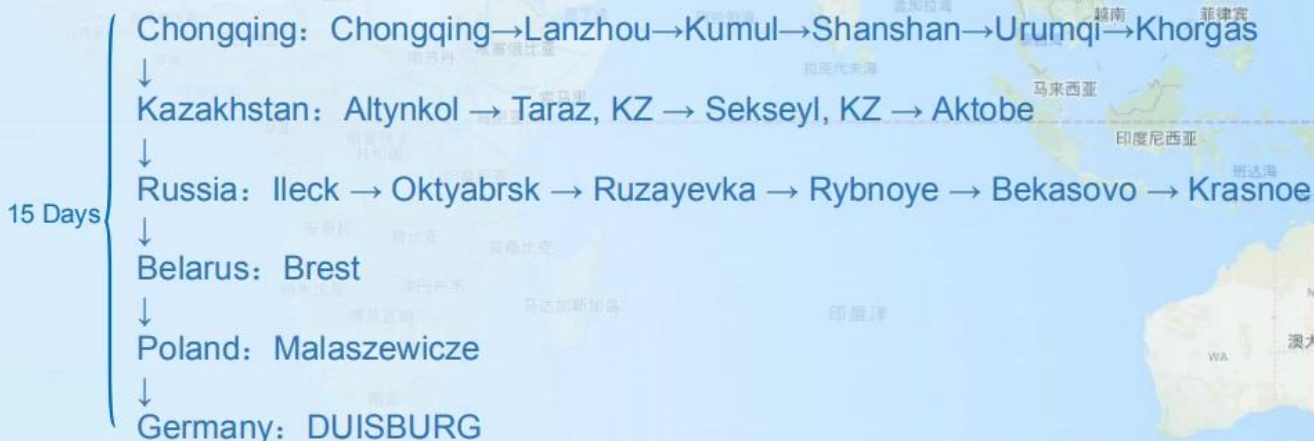

**Railway forwarder china Cheap shipping rate FCL LCL to
europ AUSTRIA**

Yuxinou Railway

Sunny Worldwide Logistics (Shenzhen) Ltd.

Railway Transportation

Save 60% time compare with Sea freight

Save 80% cost compare with Air freight

FCL Service

- ✓ Booking container
- ✓ Trucking from main city in China to Chongqing
- ✓ Customs clearance and Europe door delivery
- ✓ Stable shipping time
- ✓ Arrange T1 docs for transfer to destination

LCL Service

- ✓ Pick up cargo from supplier in China
- ✓ Provide customs clearance service
- ✓ Delivery to door service
- ✓ Regular schedule per week

POL	POD	SCHEDULE	T/T
Chongqing	Malaszewicze	Wed./Thu./Fri./Sat.	13 days
Chongqing	Moscow	Tue.	14 days
Chongqing	Duisburg	Everyday	15 days
Chongqing	Hamburg	Sun.	15 days

Sunny Worldwide Logistics (SZ) Limited

Shipping Time

Shipping& Main Service	America	Europe	Japan	Southeast Asia	Australia	Other Country
Amazon FBA	DDP 5-6days	DDP 6-7days	DDP 4-5days	DDP 3-4days	2-3 days	NO Service
Express	2-3 days	2-3 days	2-3 days	2-3 days	2-3 days	4-5 days
Sea Freight	DDP 18-22days	DDP 20-25days	DDP 5-7days	DDP 5-7days	Port TO Port	
Air Freight	Airline :EK AA PO CA HU NH EY TK OZ CZ CX BY, etc. Airport to airport plus delivery					