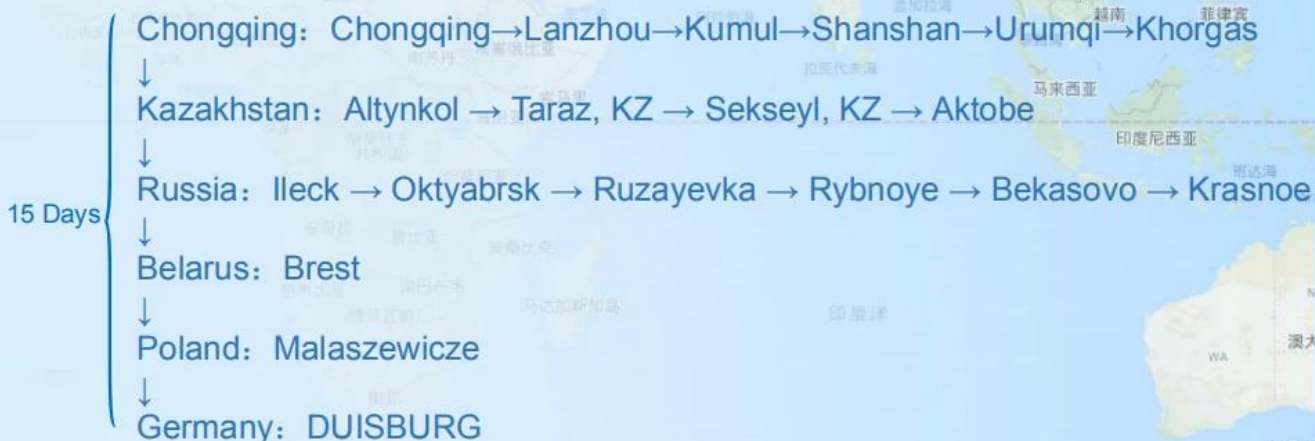

**Railway forwarder china Cheap shipping rate FCL LCL to  
europ POLAND**

# Yuxinou Railway

Sunny Worldwide Logistics (Shenzhen) Ltd.