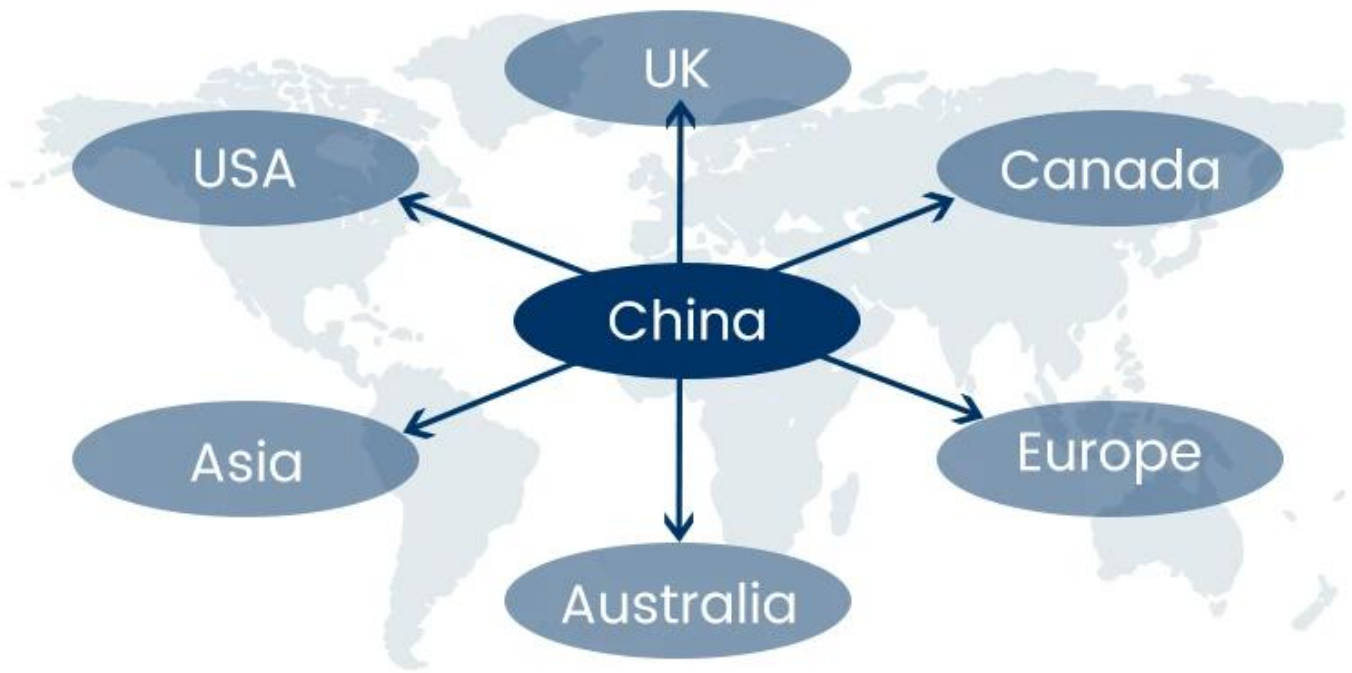

### **1) International Sea Transport Resources**

Lots of worldwide seaowner is our partner, it can help to ship your cargo anywhere in

the world with a rich network of shipping routes.

#### **5) Strong Custom Clearance Ability**

Proficient in customs clearance and tax rates in the United States, Europe,  
Australia, etc.,

customs clearance 1-2 days earlier.

# Service Routes

These area is our advantage routes, we're able to provide more competitive cost for you.

 <b>Sunny Worldwide Logistics (SZ) Limited</b> Shipping Time						
Shipping & Main Service	America	Europe	Japan	Southeast Asia	Australia	Other Country
Amazon FBA	DDP 5-6days	DDP 6-7days	DDP 4-5days	DDP 3-4days	2-3 days	NO Service
Express	2-3 days	2-3 days	2-3 days	2-3 days	2-3 days	4-5 days
Sea Freight	DDP 18-22days	DDP 20-25days	DDP 5-7days	DDP 5-7days	Port TO Port	
Air Freight	Airline :EK AA PO CA HU NH EY TK OZ CZ CX BY, etc. Airport to airport plus delivery					