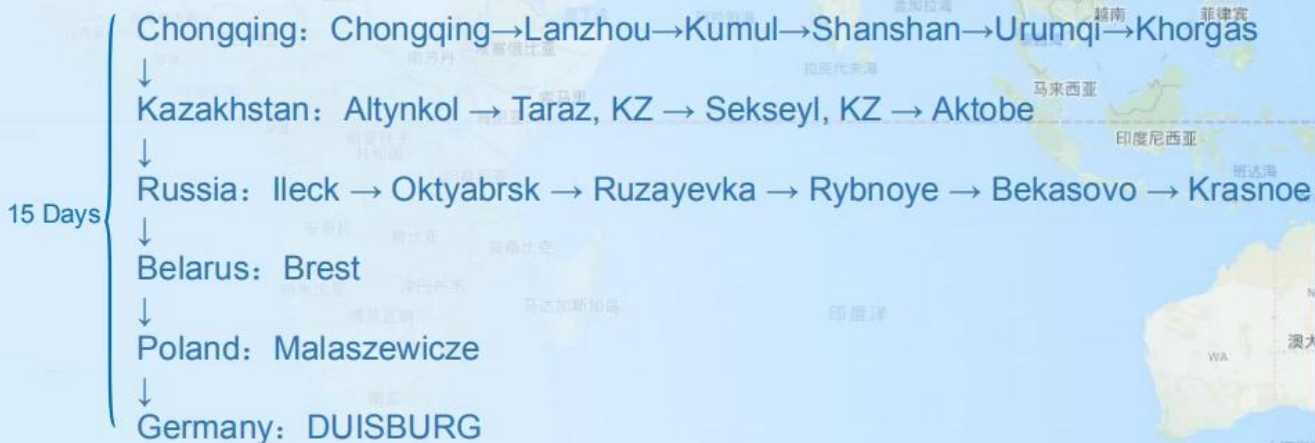

**railway shipping from shenzhen to Germany freight forward**

# Yuxinou Railway

Sunny Worldwide Logistics (Shenzhen) Ltd.

### Shipping Time

Shipping& Main Service	America	Europe	Japan	Southeast Asia	Australia	Other Country
Amazon FBA	DDP 5-6days	DDP 6-7days	DDP 4-5days	DDP 3-4days	2-3 days	NO Service
Express	2-3 days	2-3 days	2-3 days	2-3 days	2-3 days	4-5 days
Sea Freight	DDP 18-22days	DDP 20-25days	DDP 5-7days	DDP 5-7days	Port TO Port	
Air Freight	Airline :EK AA PO CA HU NH EY TK OZ CZ CX BY, etc. Airport to airport plus delivery					