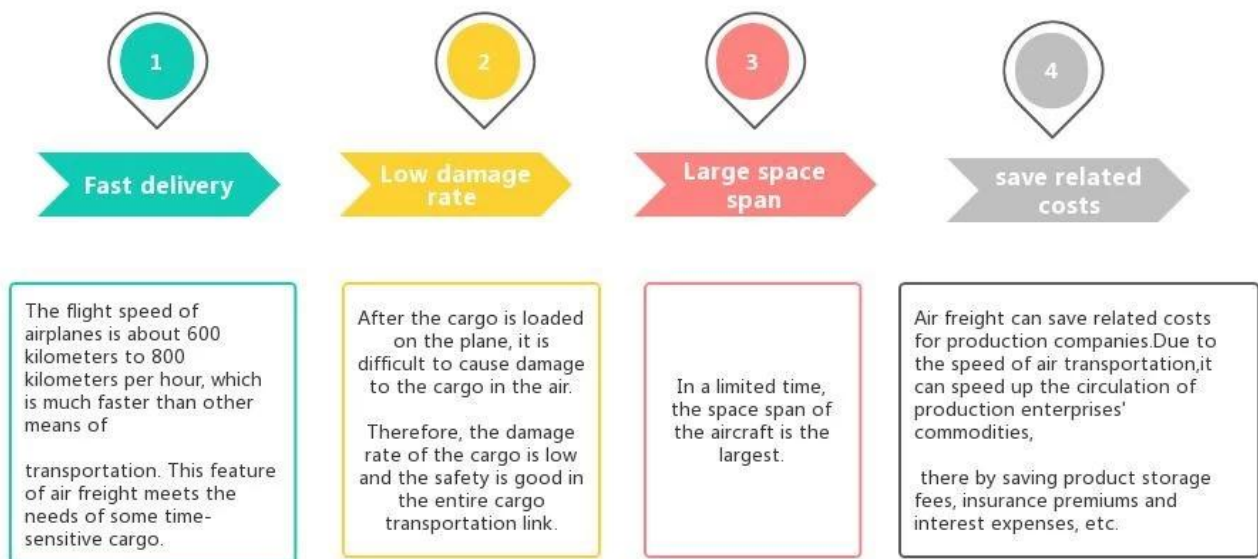

sea freight best DDP service to Cebu Manila Philippines LCL FCL FOB CIF 20GP 40GP door to door
China best agent service

Advantages of Air Freight

Why choose Sunny?

□ **Door to port, door to door**, no problems for us, and we try our best door to your heart.