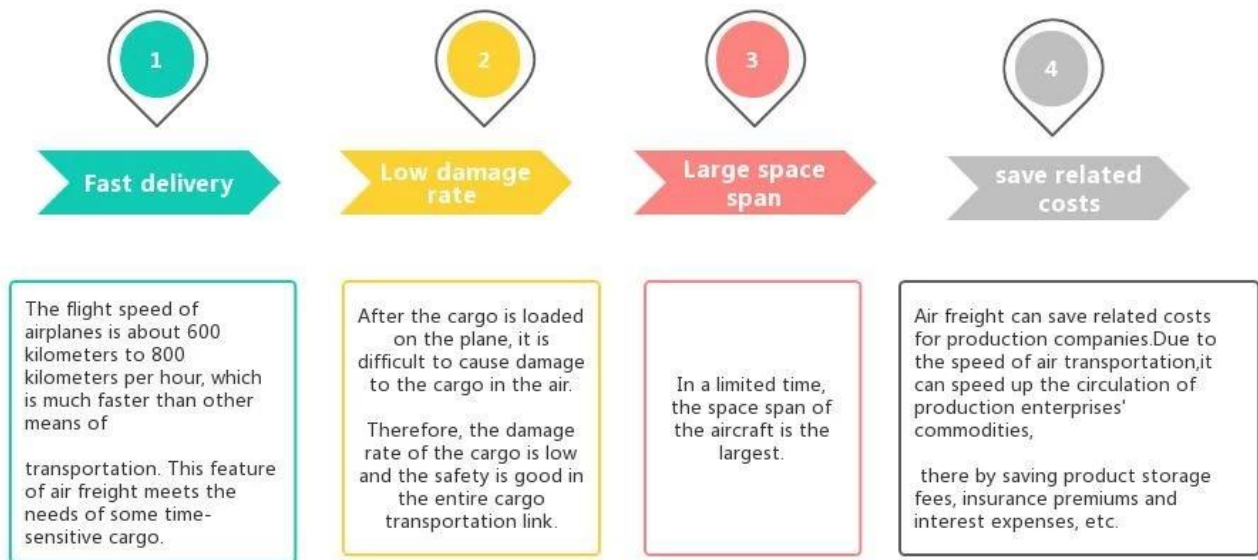

Why choose Sunny?

□ **Door to port, door to door**, no problems for us, and we try our best door to your heart.

□ We are **logistic babysitters** of your cargoes. □ Have a **professional team** division of labor and cooperation.