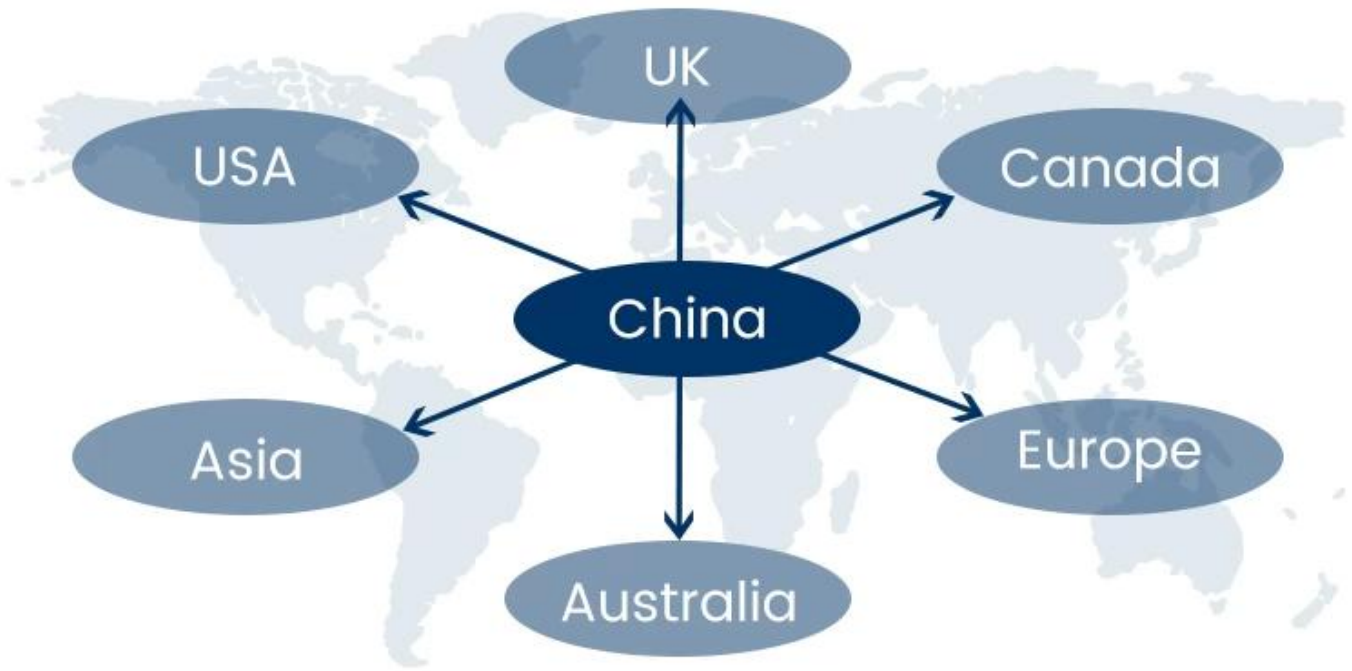

Melhores taxas de frete marítimo de serviço profissional da China para o Canadá Vancouver Toronto Prince Rupert Montreal

FRETE MARÍTIMO é um serviço versátil que oferecemos para aqueles que desejam transportar remessas maiores que não são urgentes.

These area is our advantage routes, we're able to provide more competitive cost for you.

 Sunny Worldwide Logistics (SZ) Limited Shipping Time						
Shipping & Main Service	America	Europe	Japan	Southeast Asia	Australia	Other Country
Amazon FBA	DDP 5-6days	DDP 6-7days	DDP 4-5days	DDP 3-4days	2-3 days	NO Service
Express	2-3 days	2-3 days	2-3 days	2-3 days	2-3 days	4-5 days
Sea Freight	DDP 18-22days	DDP 20-25days	DDP 5-7days	DDP 5-7days	Port TO Port	
Air Freight	Airline :EK AA PO CA HU NH EY TK OZ CZ CX BY, etc. Airport to airport plus delivery					

19 Jun 2020

 From Guangzhou to Davao Philippines fiberglass goo...
★★★★★

My parcel arrived earlier than expected here in Davao City, Philippines. Mr. Alex was very accommodating. He is very patient in answering queries and assisted me very well all throughout the process. Working with him and the company was a great experience and will definitely work with them again.