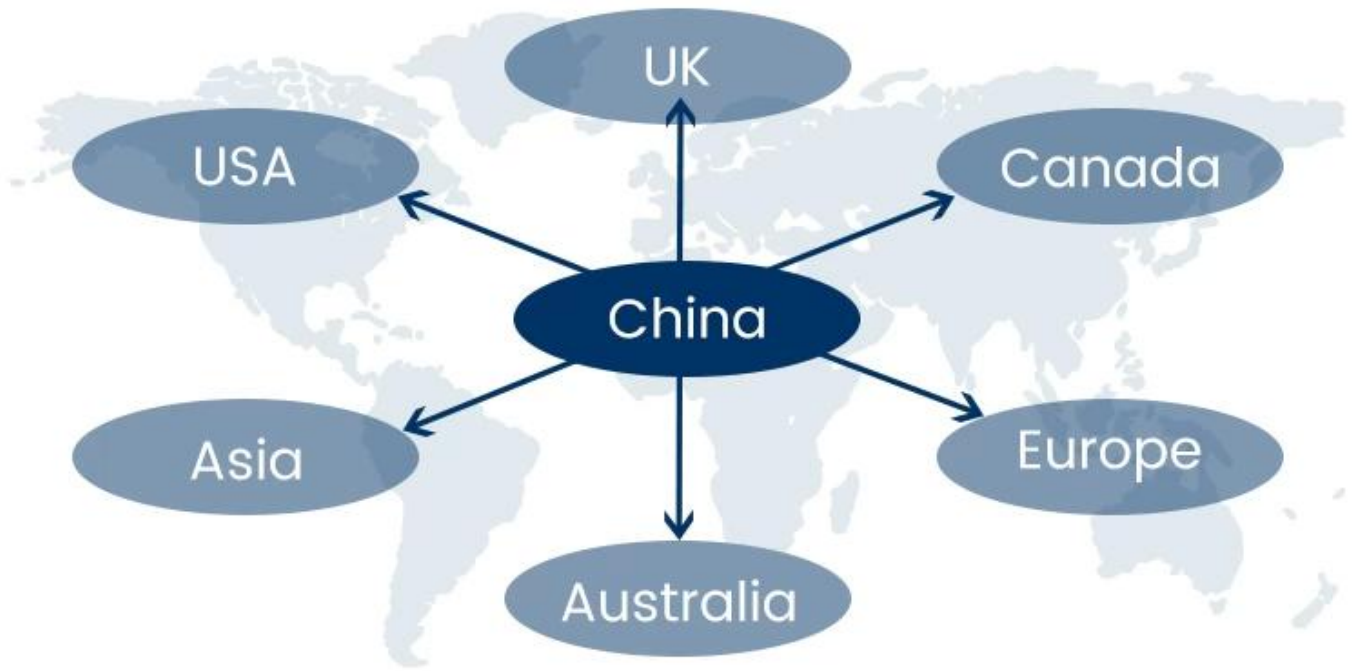

From collected overseas to arrival final destination, from start to finish, door to door we are in control of every aspect of the movement with systems that continually track and trace your shipment during transit.

Sunny Worldwide Logistics

Sea Freight Service

When cost matters and time is not an issue

Service Routes

These area is our advantage routes, we're able to provide more competitive cost for you.

 Sunny Worldwide Logistics (SZ) Limited Shipping Time						
Shipping & Main Service	America	Europe	Japan	Southeast Asia	Australia	Other Country
Amazon FBA	DDP 5-6days	DDP 6-7days	DDP 4-5days	DDP 3-4days	2-3 days	NO Service
Express	2-3 days	2-3 days	2-3 days	2-3 days	2-3 days	4-5 days
Sea Freight	DDP 18-22days	DDP 20-25days	DDP 5-7days	DDP 5-7days	Port TO Port	
Air Freight	Airline :EK AA PO CA HU NH EY TK OZ CZ CX BY, etc. Airport to airport plus delivery					

8) Import Customs Clearance

9) Delivery to Door

1) International Sea Transport Resources

Lots of worldwide shipowner is our partner, it can help to ship your cargo anywhere in the world with a rich network of shipping line

Service Routes

These area is our advantage routes, we're able to provide more competitive cost for you.

 Sunny Worldwide Logistics (SZ) Limited Shipping Time						
Shipping & Main Service	America	Europe	Japan	Southeast Asia	Australia	Other Country
Amazon FBA	DDP 5-6days	DDP 6-7days	DDP 4-5days	DDP 3-4days	2-3 days	NO Service
Express	2-3 days	2-3 days	2-3 days	2-3 days	2-3 days	4-5 days
Sea Freight	DDP 18-22days	DDP 20-25days	DDP 5-7days	DDP 5-7days	Port TO Port	
Air Freight	Airline :EK AA PO CA HU NH EY TK OZ CZ CX BY, etc. Airport to airport plus delivery					