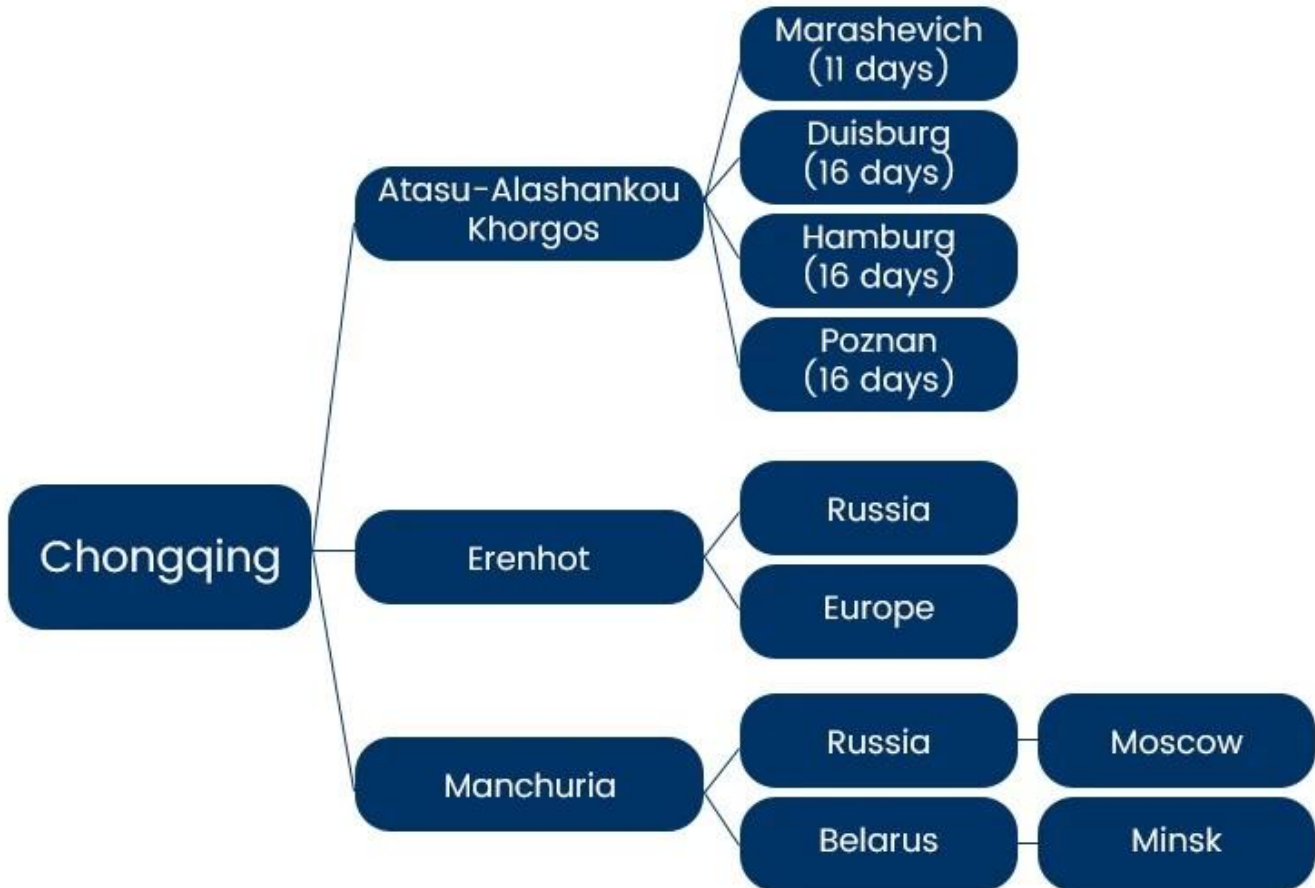

Professional Service Quality

Over half of staffs working of Sunny Worldwide Logistics is about 5-13 years. Detailed division of labor in each department, including sales department, operation department, market department, customer service department.

Strong Custom Clearance Ability

Proficient in customs clearance and tax rates in the United States, Europe, Australia, etc., customs clearance 1-2 days earlier.

Quickly Problem Solved Ability

Emergency solutions must be offered with 30 minutes if any. You may not find other companies like us in Shenzhen.

Service Routes

These area is our advantage routes, we're able to provide more competitive cost for you.China-Europe railway, Central Asia railway, China-Russia railway, International multimodal transport