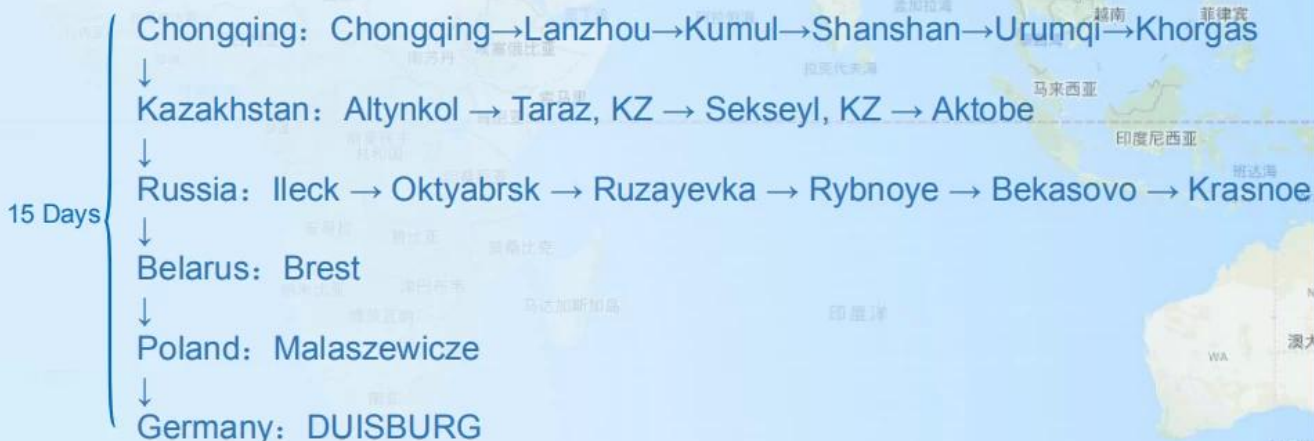

**Railway Forwarder China Barato Taxa de envio FCL LCL para
Europ República Checa**

Yuxinou Railway

Sunny Worldwide Logistics (Shenzhen) Ltd.

Railway Transportation

Save 60% time compare with Sea freight

Save 80% cost compare with Air freight

FCL Service

- ✓ Booking container
- ✓ Trucking from main city in China to Chongqing
- ✓ Customs clearance and Europe door delivery
- ✓ Stable shipping time
- ✓ Arrange T1 docs for transfer to destination

LCL Service

- ✓ Pick up cargo from supplier in China
- ✓ Provide customs clearance service
- ✓ Delivery to door service
- ✓ Regular schedule per week

POL	POD	SCHEDULE	T/T
Chongqing	Malaszewicze	Wed./Thu./Fri./Sat.	13 days
Chongqing	Moscow	Tue.	14 days
Chongqing	Duisburg	Everyday	15 days
Chongqing	Hamburg	Sun.	15 days

Service Routes

These area is our advantage routes,
we're able to provide more competitive cost for you.

Be your Reliable Shipping Agent

1) International Air Transport Resources

Lots of worldwide airplane is our partner, it can help to ship your cargo anywhere in the world with a single network of airlines.