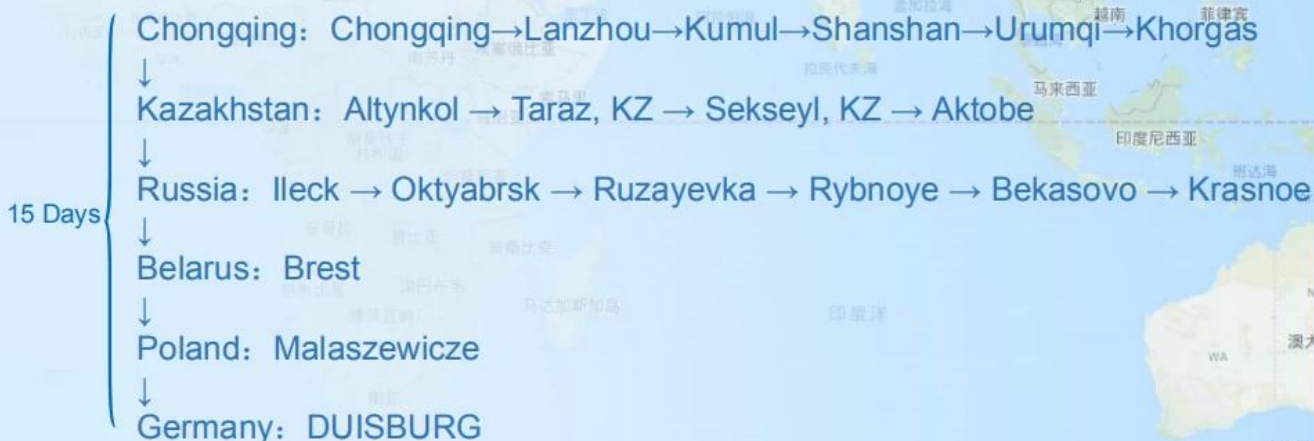

**Railway Forwarder China Barato Taxa de envio FCL LCL para  
Europ Hungria**

# Yuxinou Railway

Sunny Worldwide Logistics (Shenzhen) Ltd.