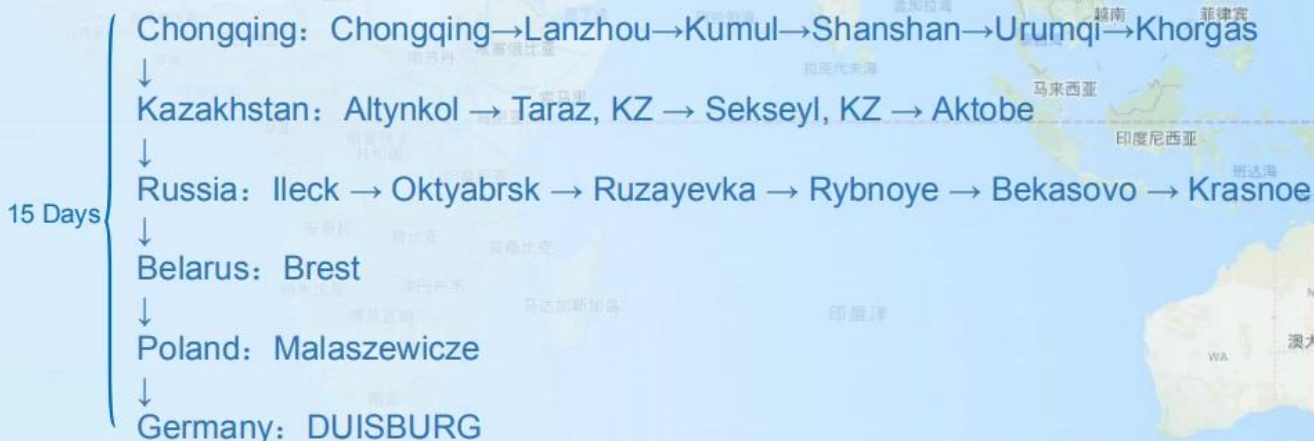

**Fornecedor ferroviário China barato Taxa de envio FCL LCL  
para Europ Polónia**

# Yuxinou Railway

Sunny Worldwide Logistics (Shenzhen) Ltd.