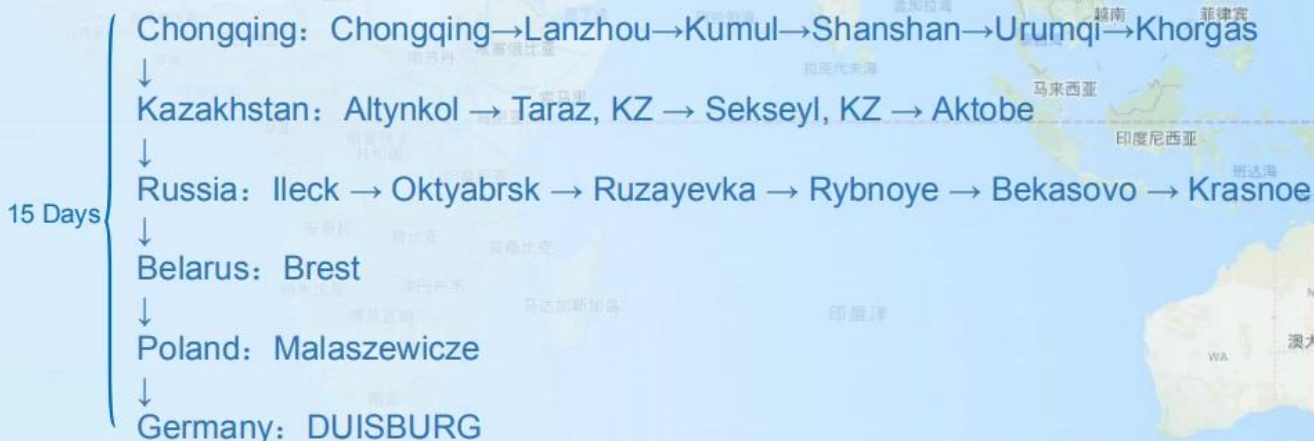

Transporte ferroviário de Shenzhen para Alemanha Frete para a frente

Yuxinou Railway

Sunny Worldwide Logistics (Shenzhen) Ltd.

Railway Transportation

Save 60% time compare with Sea freight

Save 80% cost compare with Air freight

FCL Service

- ✓ Booking container
- ✓ Trucking from main city in China to Chongqing
- ✓ Customs clearance and Europe door delivery
- ✓ Stable shipping time
- ✓ Arrange T1 docs for transfer to destination

Service Routes

These area is our advantage routes,
we're able to provide more competitive cost for you.

Be your Reliable Shipping Agent

1) International Air Transport Resources

Lots of worldwide airplane is our partner, it can help to ship your cargo anywhere in the world with a single network of airlines.

Sunny Worldwide Logistics (SZ) Limited

Shipping Time

| Shipping & Main Service | America | Europe | Japan | Southeast Asia | Australia | Other Country |
|-------------------------|--|------------------|----------------|----------------|--------------|---------------|
| Amazon FBA | DDP 5-6days | DDP 6-7days | DDP 4-5days | DDP 3-4days | 2-3 days | NO Service |
| Express | 2-3 days | 2-3 days | 2-3 days | 2-3 days | 2-3 days | 4-5 days |
| Sea Freight | DDP 18-22days | DDP 20-25days | DDP 5-7days | DDP 5-7days | Port TO Port | |
| Air Freight | Airline :EK AA PO CA HU NH EY TK OZ CZ CX BY, etc. Airport to airport plus delivery | | | | | |