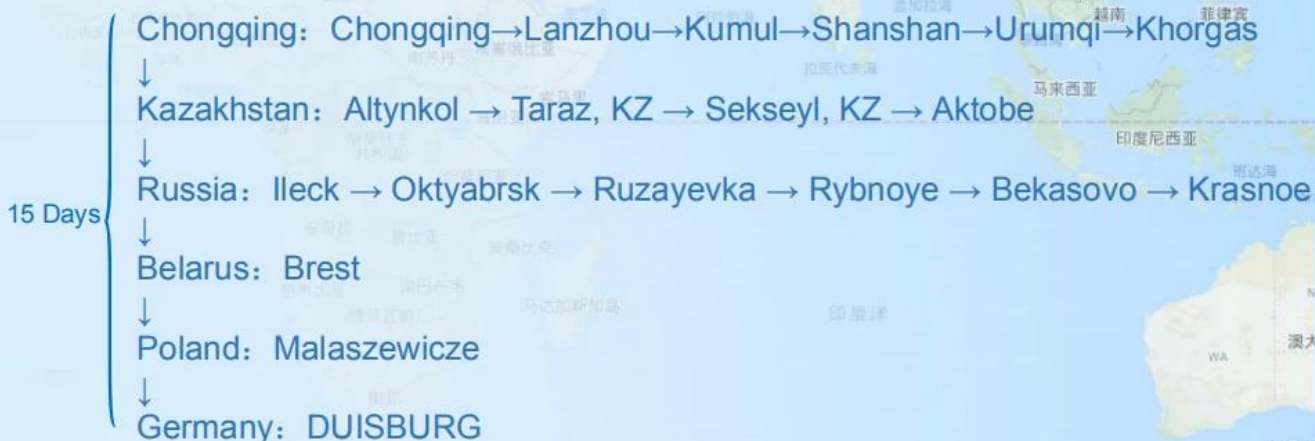

**Экспедитор из Китая в США, морской экспедитор,
экспедитор по доставке сыпучих грузов**

Yuxinou Railway

Sunny Worldwide Logistics (Shenzhen) Ltd.

Railway Transportation

Save 60% time compare with Sea freight

Save 80% cost compare with Air freight

FCL Service

- ✓ Booking container
- ✓ Trucking from main city in China to Chongqing
- ✓ Customs clearance and Europe door delivery
- ✓ Stable shipping time
- ✓ Arrange T1 docs for transfer to destination

LCL Service

- ✓ Pick up cargo from supplier in China
- ✓ Provide customs clearance service
- ✓ Delivery to door service
- ✓ Regular schedule per week

POL	POD	SCHEDULE	T/T
Chongqing	Malaszewicze	Wed./Thu./Fri./Sat.	13 days
Chongqing	Moscow	Tue.	14 days
Chongqing	Duisburg	Everyday	15 days
Chongqing	Hamburg	Sun.	15 days

Sunny Worldwide Logistics (SZ) Limited

Shipping Time

Shipping& Main Service	America	Europe	Japan	Southeast Asia	Australia	Other Country
Amazon FBA	DDP 5-6days	DDP 6-7days	DDP 4-5days	DDP 3-4days	2-3 days	NO Service
Express	2-3 days	2-3 days	2-3 days	2-3 days	2-3 days	4-5 days
Sea Freight	DDP 18-22days	DDP 20-25days	DDP 5-7days	DDP 5-7days	Port TO Port	
Air Freight	Airline :EK AA PO CA HU NH EY TK OZ CZ CX BY, etc. Airport to airport plus delivery					