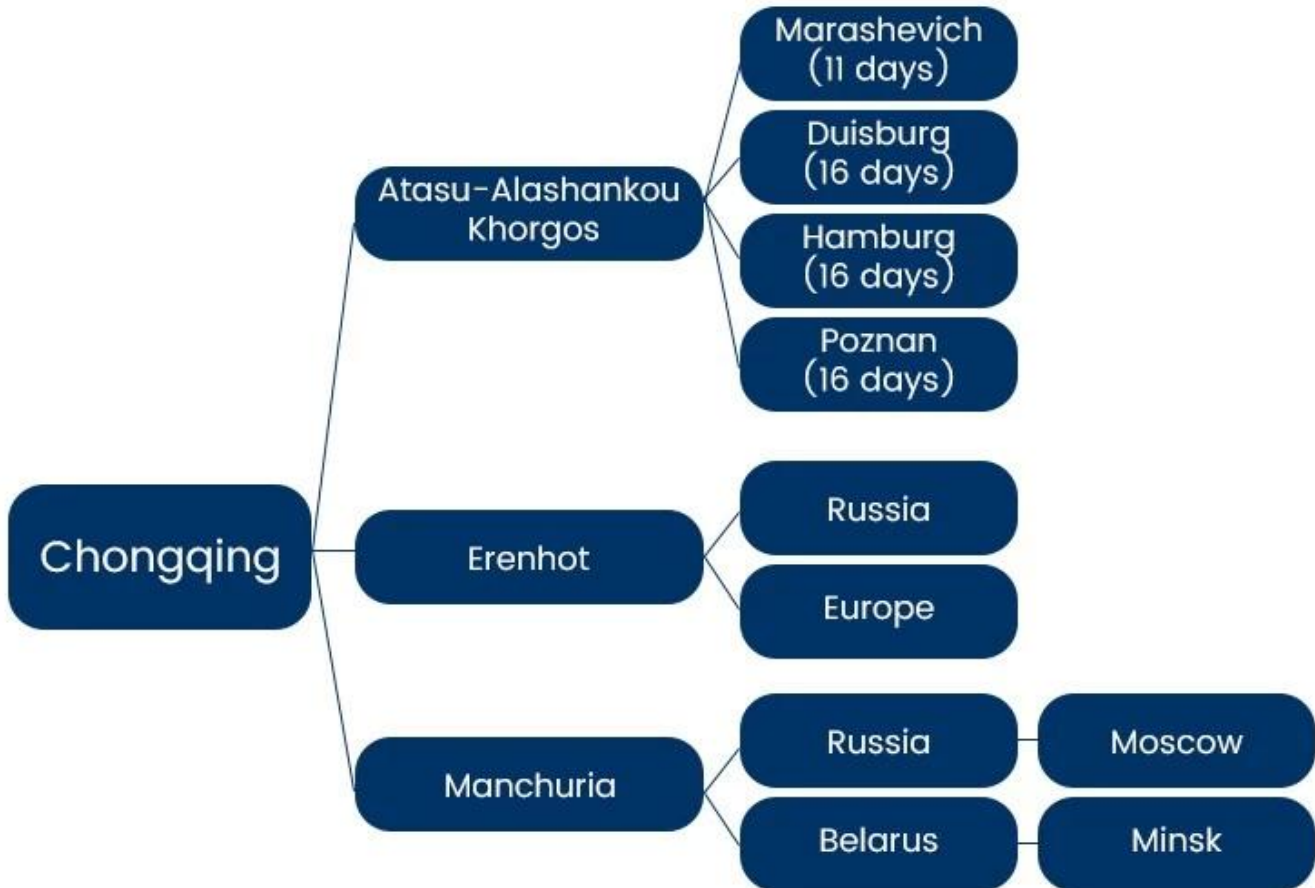

Service Routes

These area is our advantage routes, we're able to provide more competitive cost for you.China-Europe railway, Central Asia railway, China-Russia railway, International multimodal transport

Other Added-Value Service

1) Customs Brokerage

Offering full set of expertized solutions for export customs declaration and import customs clearance

2) Commodity Inspection

Instead of you to inspection Chinese factory's cargo and explained you the details of goods, and check the supplier reputation for you.

Fumigation/Disinfection Certificate C/O(Certificate of Original) FORM A, FORM E, FORM F Commodity Inspection Embassy/Consulate Endorsement.

4) Warehouse Service

Great warehouse service near to Yantian port, Shenzhen-More than 15,000 square meters storage space

5) Repacking Service

Kitting, Labeling, Repacking, Palletizing

6) Shipping Insurance

Buy shipping insurance in loading port which may reimburse senders whose parcels are lost, stolen, and damaged in transit.

7) Quality Checking Service

Help you check your cargo quality carefully before export.

8) Consultation Service